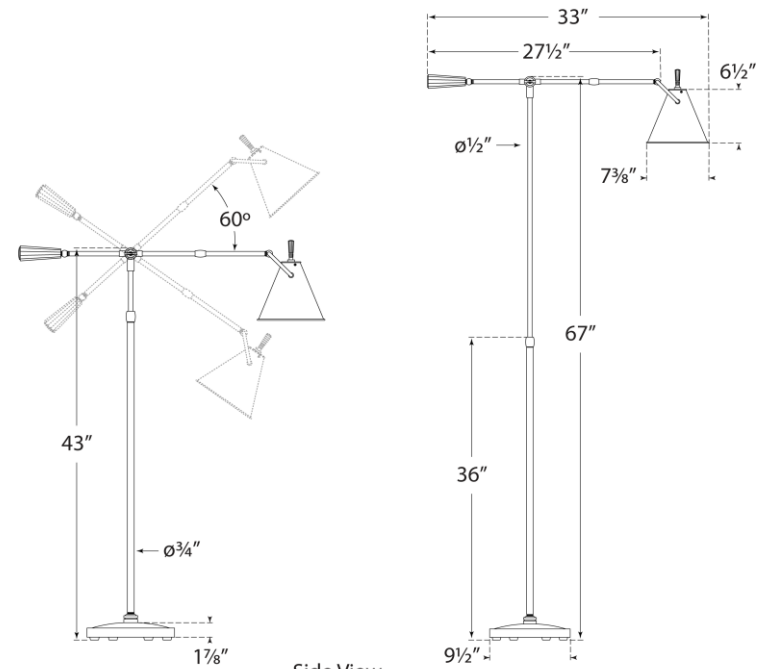

SPEC SHEET

Goodman Floor Lamp

Item # TOB 1536BZ/HAB

Designer: Thomas O'Brien

Height: 44.75" - 80"

Width: 9.5"

Extension: 25.5" - 33"

Base: 9.5" Round

Finishes: BZ/HAB, HAB, PN

Socket: E26 On/Off

Wattage: 12 LED A

Side View